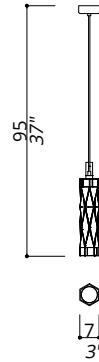

## FLAIRE COLLECTION Pendant

### 451-BB

1 LIGHT TYPE GU10 LED INCLUDED  
MAX 105W

Structure composition of solid brass elements.  
50 centimetres of steel wire included.

### FINISH

Structure, connection box and details in F\_10 (natural brass)

### NOTES

Dimensions are expressed in centimetres, if not otherwise specified.  
The total height of any chandelier includes body of chandelier plus ceiling box fixture; 50cm of chain/steel wire will be supplied free of charge.  
All products may be customized subject to prior consulting with our technical department; please send your request to [info@officina-luce.it](mailto:info@officina-luce.it).  
Officina Luce (Registered brand of ISSARCH srl) reserves the right to change or delete, at any time and without prior warning, the technical specification of any model or the model itself, depending on technical and commercial requirements.